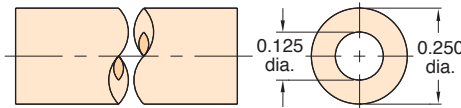

URH1-0804-□-□

1/8" I.D. 85A Polyurethane Hose

Working Range: 0 to 105 psig at 100°F Maximum 120°F

Static Burst Pressure: Approximately 425 psig at 70°F

Color: Solid: Black, brown, white, gray, orange
Translucent: Clear, blue, green, red, yellow

Lengths Available: 50' and 500'

Bend Radius: 3/8"

Note: In normal application hose clamps are not required with hose when used with Clippard hose barb fittings

Note:

Specify color on order, and use full product number (including code letters for color) as shown in Price List. If no color is specified, clear will be furnished.