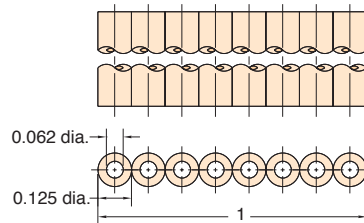

Lengths Available: 50' and 500'

Bend Radius: 3/16"

Note: In normal application hose clamps are not required with hose when used with Clippard hose barb fittings

Note:

Specify color on order, and use full product number (including code letters for color) as shown in Price List. If no color is specified, clear will be furnished.

URH8-0402-02T-050

1/16" I.D. 85A Polyurethane Ribbon Hose

Type: Flexible, durable urethane hose

Working Range: 0 to 105 psig at 100°F maximum 120°F

Static Burst Pressure: Over 500 psig at 70°F

Color: Solid: Gray, white
Translucent: Blue, green, orange, purple, red, yellow

Lengths Available: 50'

Bend Radius: 3/16"

Note: In normal application, hose clamps are not required with hose when used with Clippard hose barb fittings

URH1-0804-□-□

1/8" I.D. 85A Polyurethane Hose

Working Range: 0 to 105 psig at 100°F Maximum 120°F

Note:

Specify color on order, and use full product number (including code letters for color) as shown in Price List. If no color is specified, clear will be furnished.

URH2-0804-01S-□

Twin 1/8" I.D. 85A Polyurethane Hose