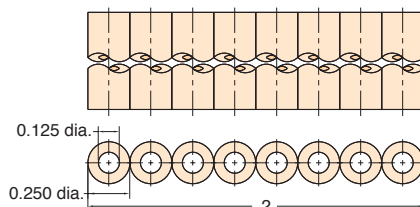

URH8-0804-02T-050

1/8" I.D. 85A Polyurethane Ribbon Hose

Type: Flexible, durable urethane hose

Working Range: 0 to 105 psig at 100°F maximum 120°F

Static Burst Pressure: Over 500 psig at 70°F

Color: Solid: Gray, white
Translucent: Blue, green, orange, purple, red, yellow

Lengths Available: 50'

Bend Radius: 3/8"

Note: In normal application, hose clamps are not required with hose when used with Clippard hose barb fittings