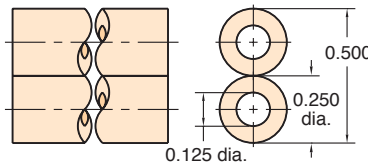

Static Burst Pressure: Approximately 425 psig at 70°F

Color: Solid: Black, brown, white, gray, orange
Translucent: Clear, blue, green, red, yellow

Lengths Available: 50' and 500'

Bend Radius: 3/8"

Note: In normal application hose clamps are not required with hose when used with Clippard hose barb fittings

Note:

Specify color on order, and use full product number (including code letters for color) as shown in Price List. If no color is specified, clear will be furnished.

URH2-0804-01S-□

Twin 1/8" I.D. 85A Polyurethane Hose