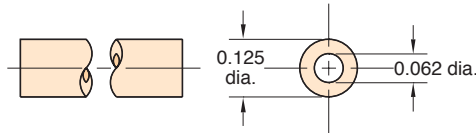

URH1-0402-□-□

1/16" I.D. 85A Polyurethane Hose

Working Range: 0 to 105 psig at 100°F Maximum 120°F

Static Burst Pressure: Over 500 psig at 70°F

Color: Solid: Black, brown, white, gray, orange
Translucent: Clear, blue, green, red, yellow

Lengths Available: 50' and 500'

Bend Radius: 3/16"

Note: In normal application hose clamps are not required with hose when used with Clippard hose barb fittings

Note:

Specify color on order, and use full product number (including code letters for color) as shown in Price List. If no color is specified, clear will be furnished.

URH8-0402-02T-050

1/16" I.D. 85A Polyurethane Ribbon Hose

Type: Flexible, durable urethane hose

Working Range: 0 to 105 psig at 100°F maximum 120°F

Static Burst Pressure: Over 500 psig at 70°F

Color: Solid: Gray, white
Translucent: Blue, green, orange, purple, red, yellow

Note:

Specify color on order, and use full product number (including code letters for color) as shown in Price List. If no color is specified, clear will be furnished.

URH2-0804-01S-□

Twin 1/8" I.D. 85A Polyurethane Hose